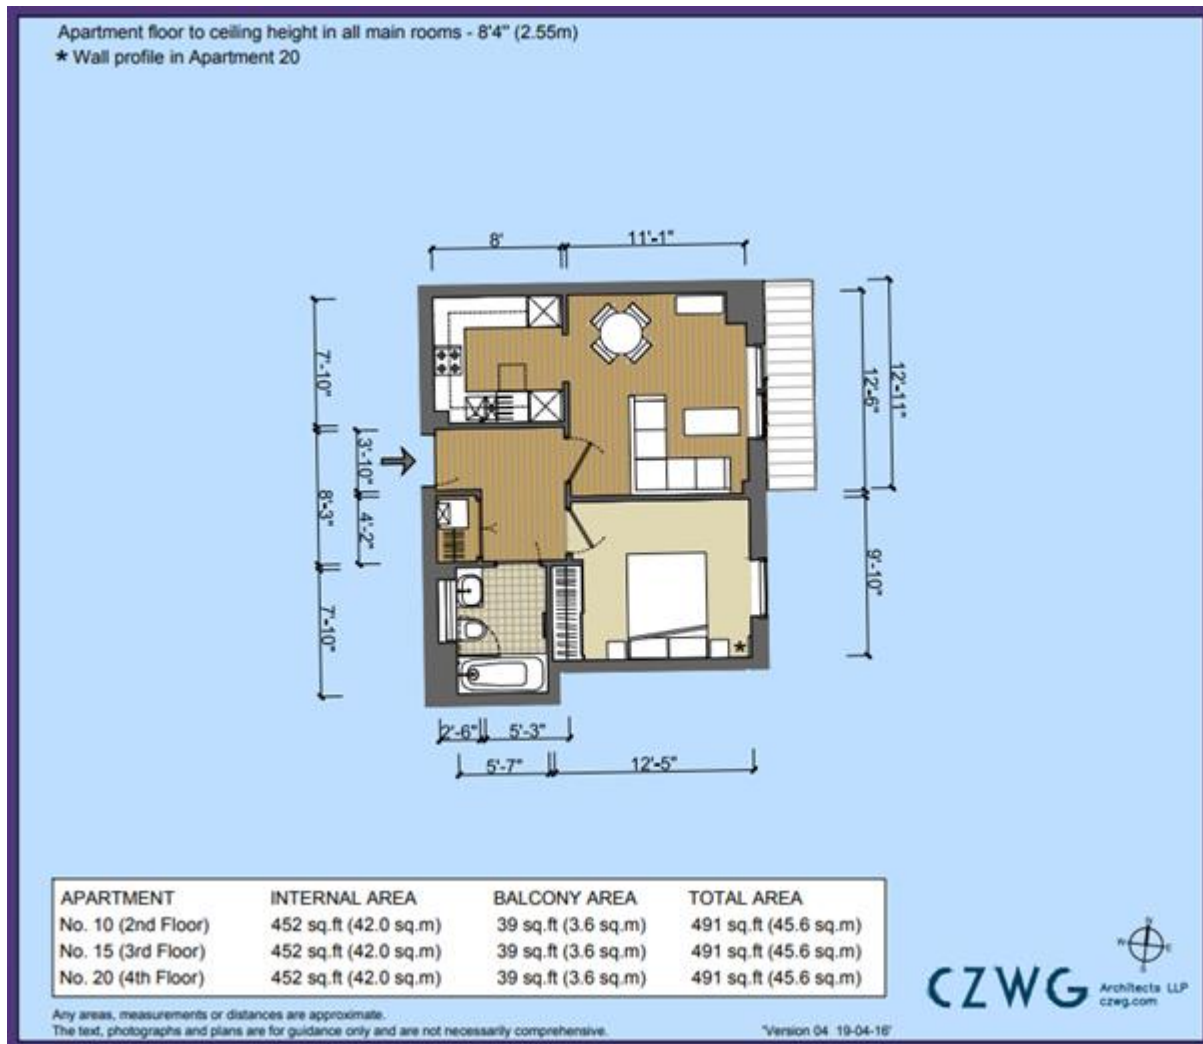

20 Hop House, Brewery Square, Dorchester DT1 1HL

www.maxgateproperties.co.uk