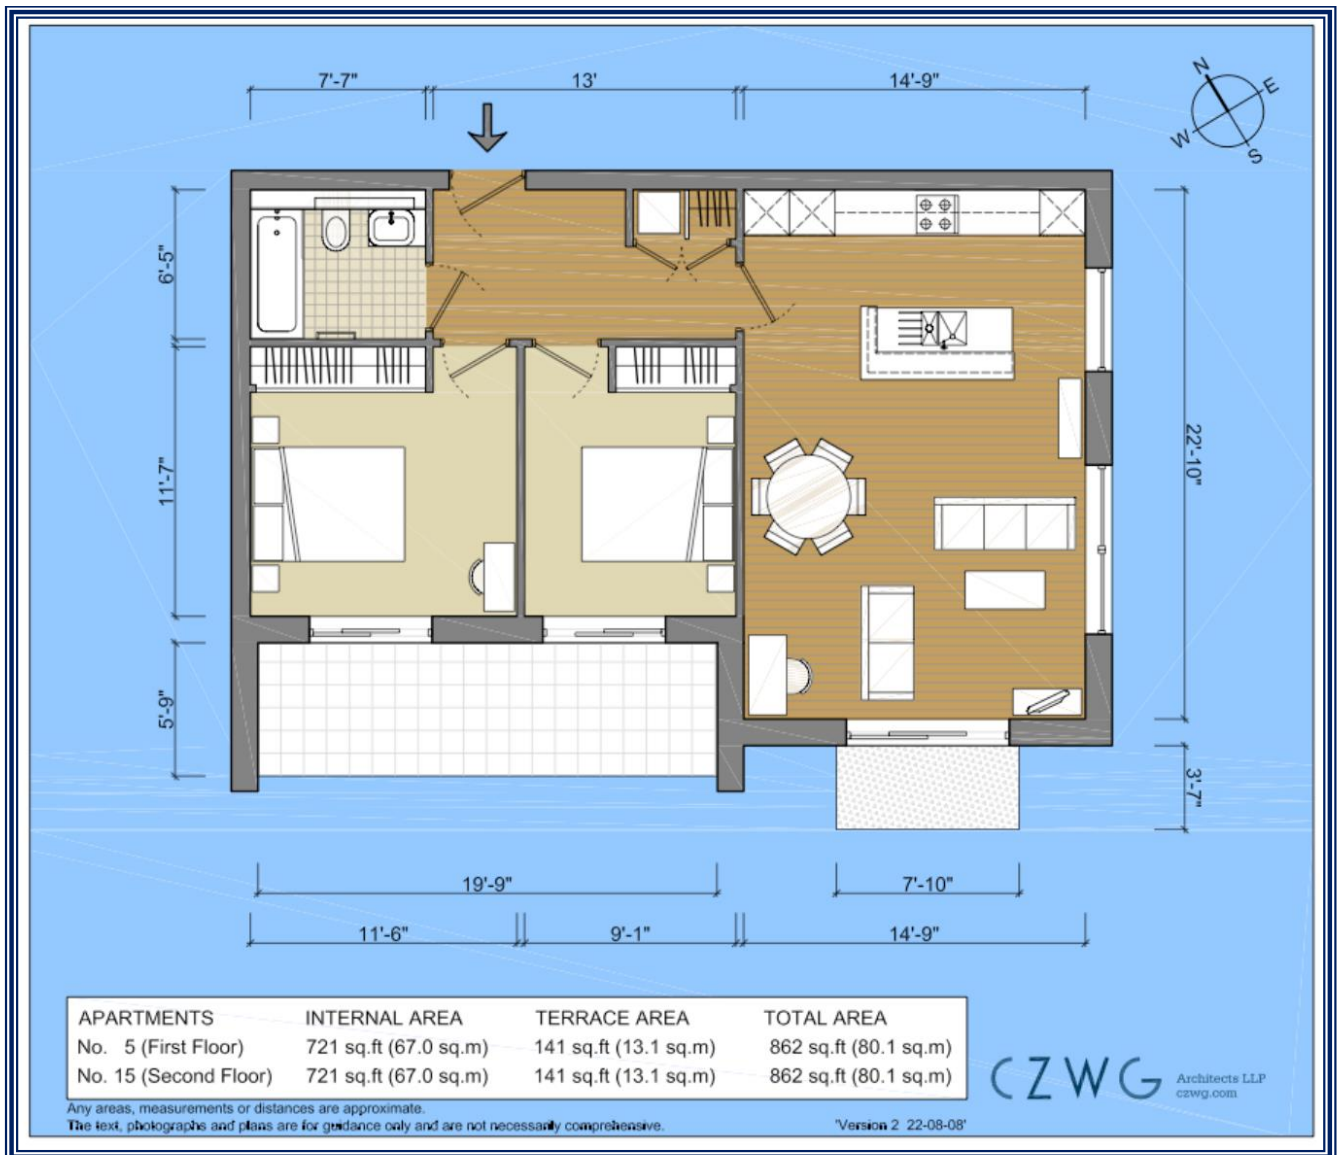

15 Fairfield, Brewery Square, Dorchester DT1 1GT

www.maxgateproperties.co.uk