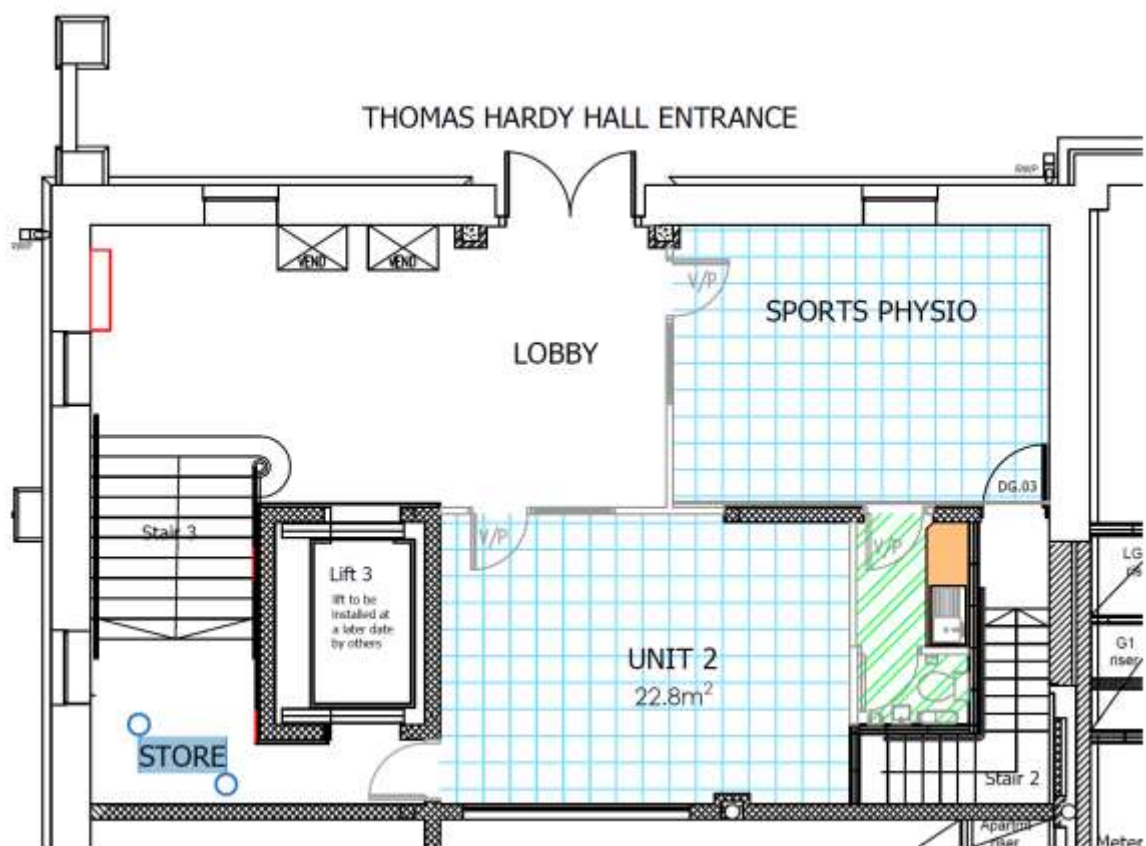

Unit 2, Anytime Fitness, Brewery Square, Dorchester

Marketed by Maxgate Properties
www.maxgateproperties.co.uk