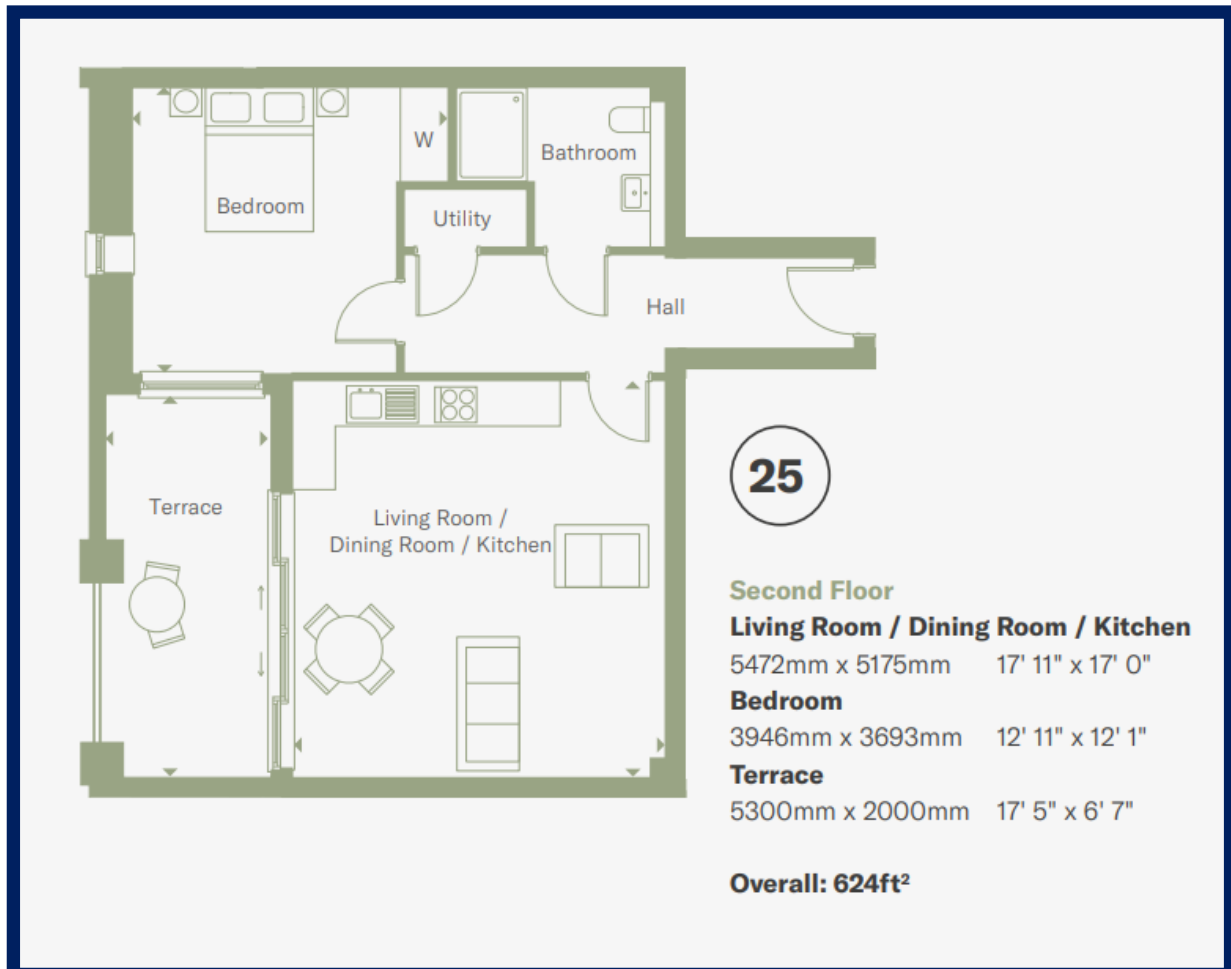

25 The Brewery, Brewery Square, Dorchester DT1 1HE

www.maxgateproperties.co.uk