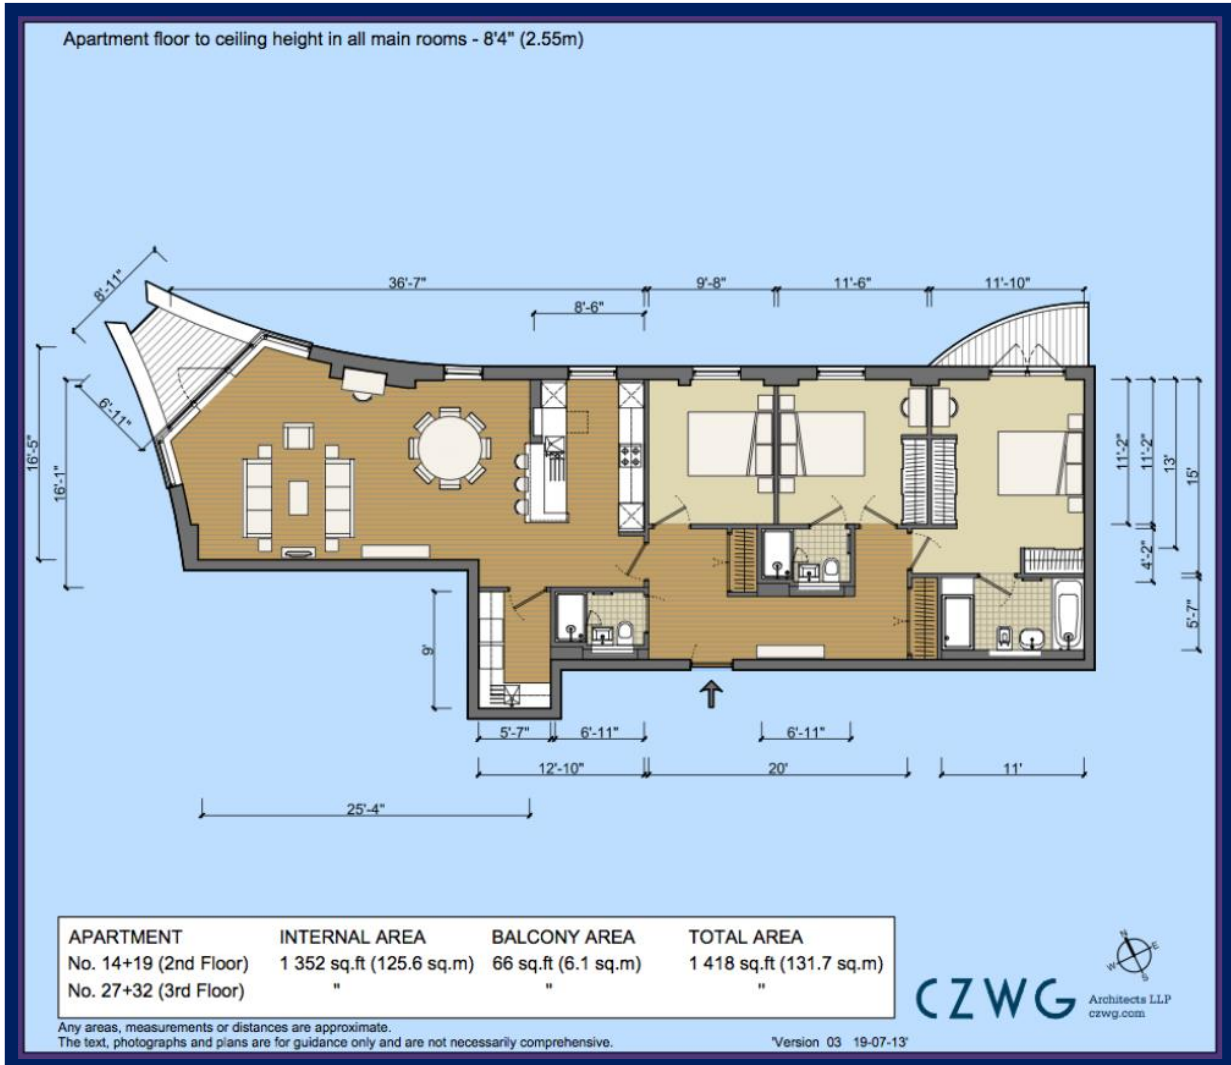

32 The Cooperage, Brewery Square, Dorchester DT1 1HE

www.maxgateproperties.co.uk