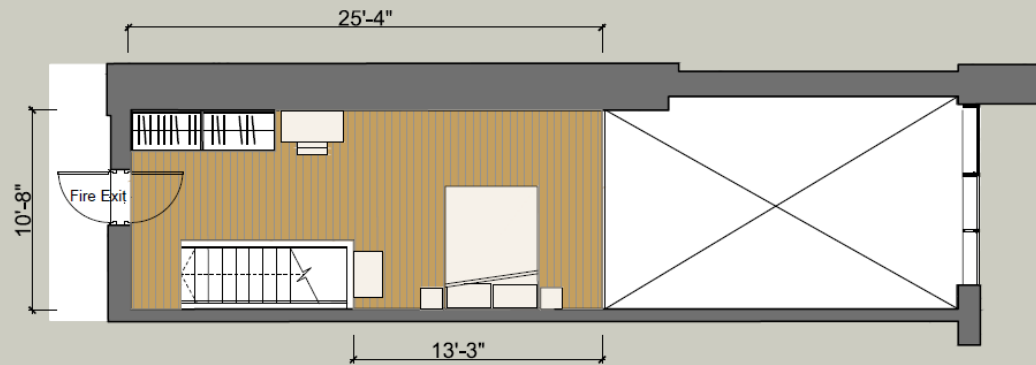

Loft Apartment floor to ceiling height - Ground Floor 15' 0" (4.56m)
 Kitchen/Bathroom 7' 0" (2.13m)
 Bedroom/Mezzanine 8' 8" (2.65m)

GROUND FLOOR

MEZZANINE

APARTMENT	GROUND FLOOR AREA	MEZZANINE AREA	TOTAL AREA
No. 12A	511 sq.ft (47.51 sq.m)	257 sq.ft (23.89 sq.m)	768 sq.ft (71.40 sq.m)

Any areas, measurements or distances are approximate.
 The text, photographs and plans are for guidance only and are not necessarily comprehensive.

Version 3 27-02-18'