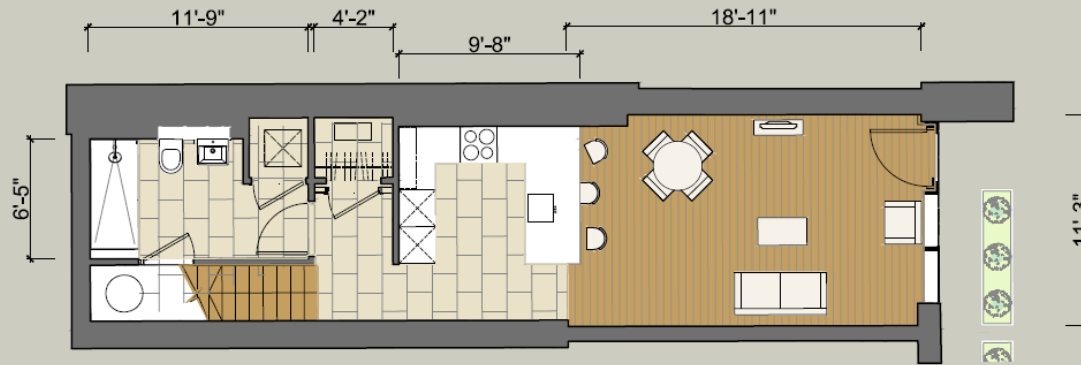

Loft Apartment floor to ceiling height - Ground Floor 15' 0" (4.56m)
 Kitchen/Bathroom 7' 0" (2.13m)
 Bedroom/Mezzanine 8' 8" (2.65m)

GROUND FLOOR

MEZZANINE

APARTMENT	GROUND FLOOR AREA	MEZZANINE AREA	TOTAL AREA
No. 12A	511 sq.ft (47.51 sq.m)	257 sq.ft (23.89 sq.m)	768 sq.ft (71.40 sq.m)

Any areas, measurements or distances are approximate.
 The text, photographs and plans are for guidance only and are not necessarily comprehensive.

Version 3 27-02-18'