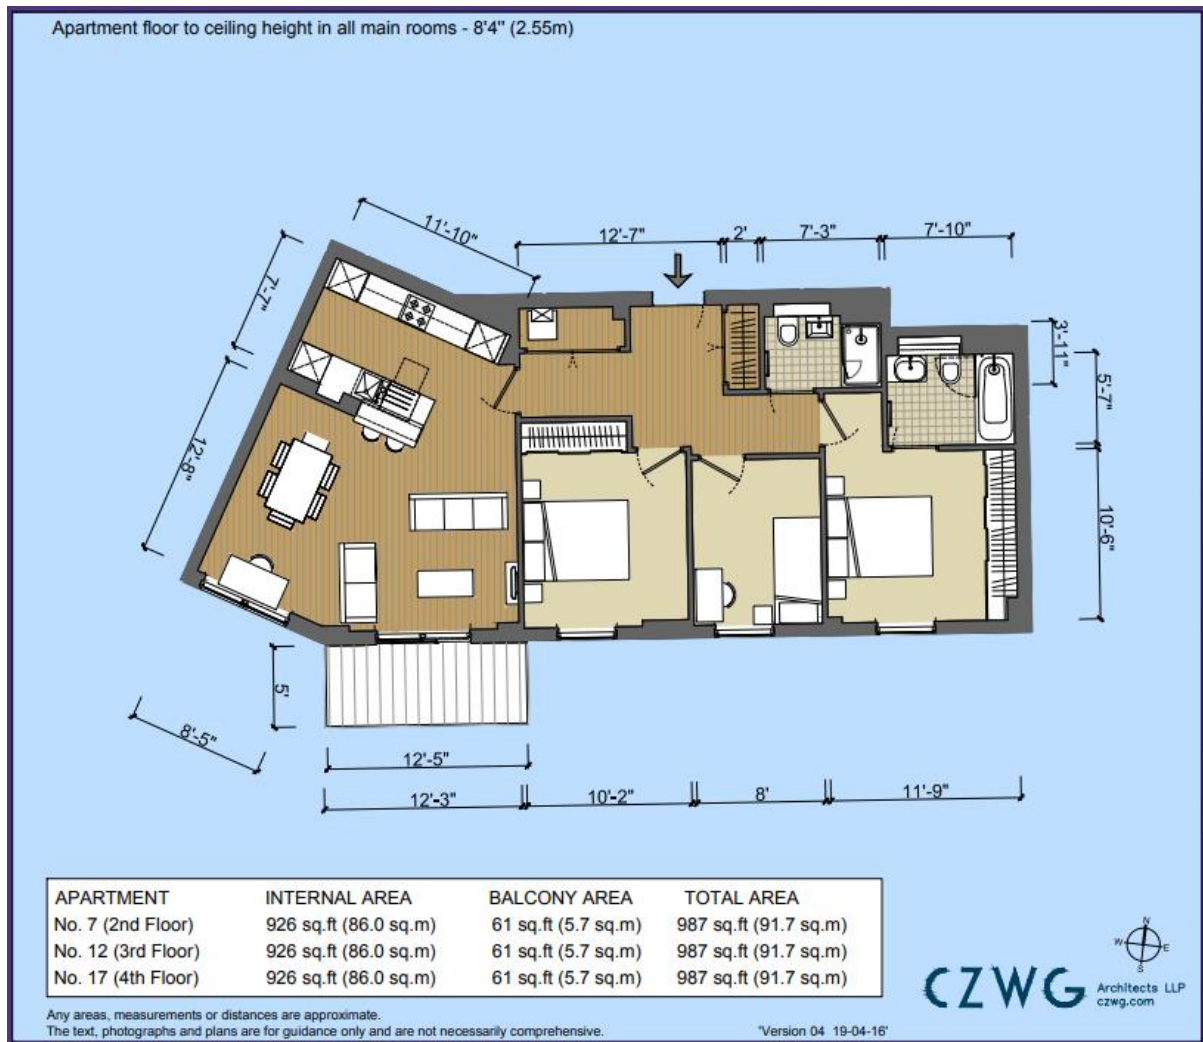

12 Hop House, Brewery Square, Dorchester DT1 1HL

www.maxgateproperties.co.uk