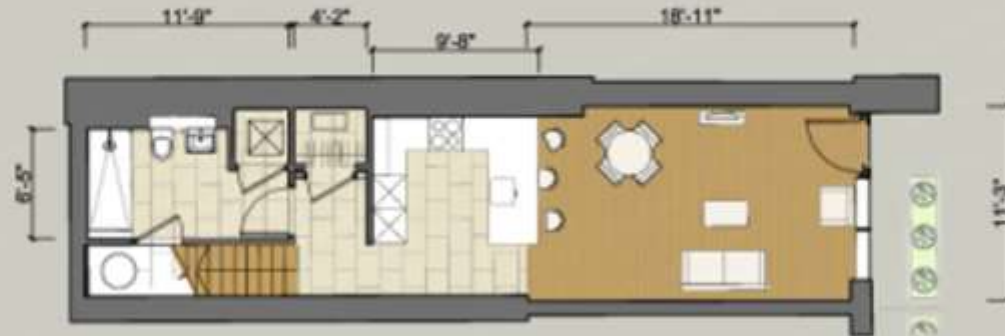

Loft Apartment floor to ceiling height - Ground Floor 14' 6" (4.43m)
 Kitchen/Bathroom 7' 0" (2.14m)
 Mezzanine 8' 4" (2.55m)

GROUND FLOOR

MEZZANINE

APARTMENT	GROUND FLOOR AREA	MEZZANINE AREA	TOTAL AREA
No. 8A	492 sq. ft (45.72 sq. m)	249 sq. ft (23.16 sq. m)	741 sq. ft (68.88 sq. m)

Any areas, measurements or dimensions are approximate.
 The site, photographs and plans are for guidance only and are not necessarily representative.

Version 1 27-02-18