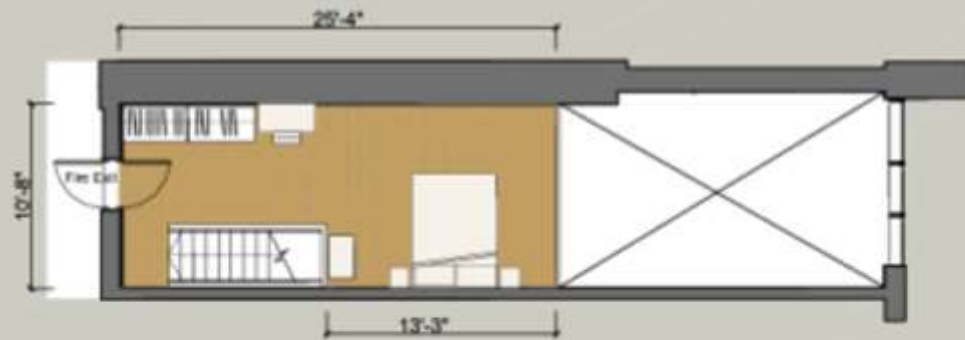

Loft Apartment floor to ceiling height - Ground Floor 14' 6" (4.43m)
 Kitchen/Bathroom 7' 0" (2.14m)
 Mezzanine 8' 4" (2.55m)

GROUND FLOOR

MEZZANINE

APARTMENT	GROUND FLOOR AREA	MEZZANINE AREA	TOTAL AREA
No. 8A	492 sq. ft (45.72 sq. m)	249 sq. ft (23.16 sq. m)	741 sq. ft (68.88 sq. m)

Any areas, measurements or dimensions are approximate.
 The site, photographs and plans are for guidance only and are not necessarily representative.

Version 1 27-02-18