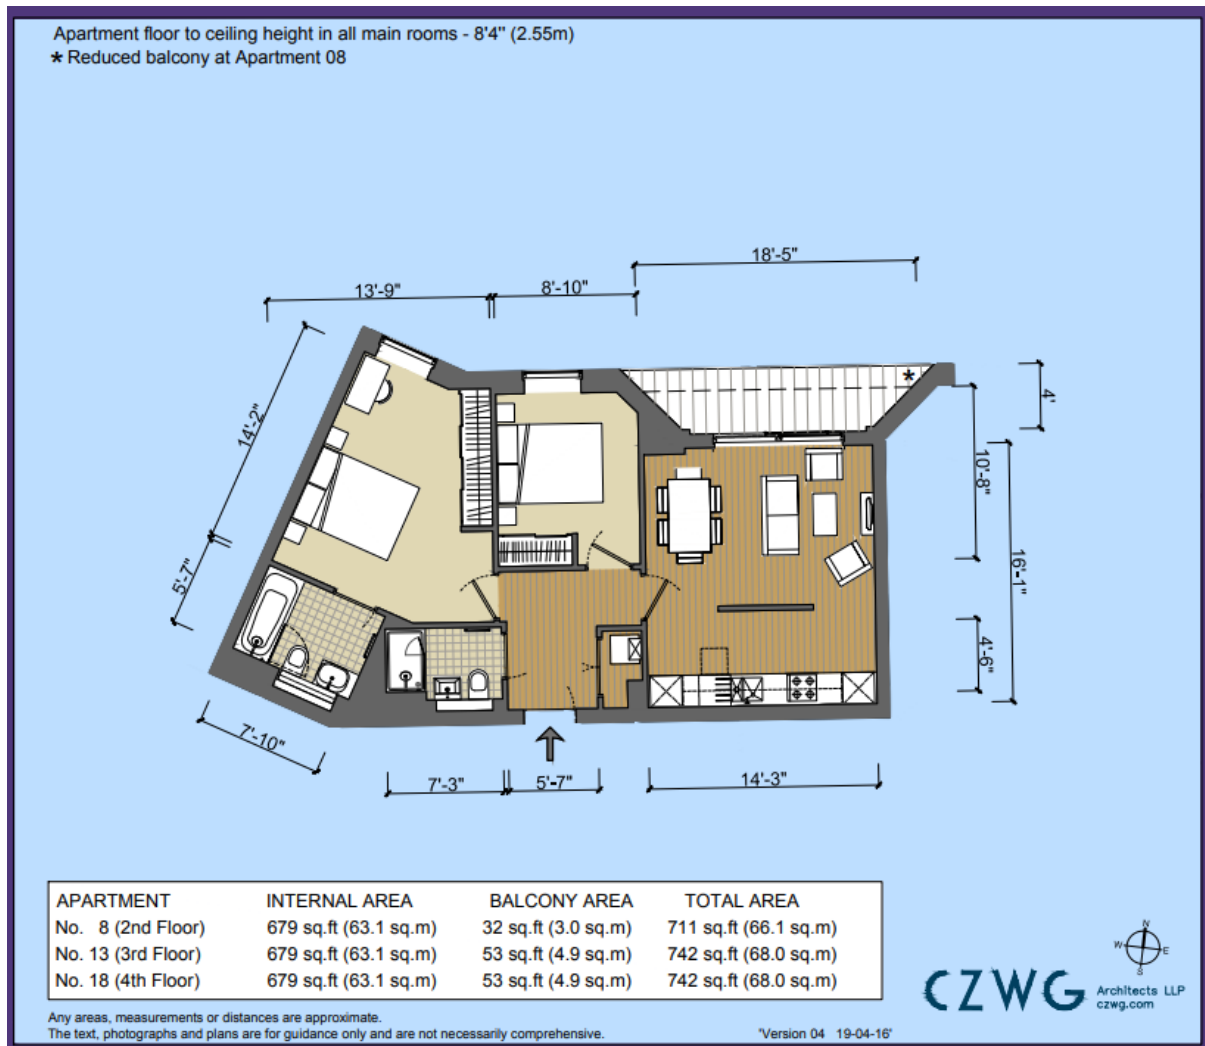

8 Hop House, Brewery Square, Dorchester DT1 1HL

www.maxgateproperties.co.uk