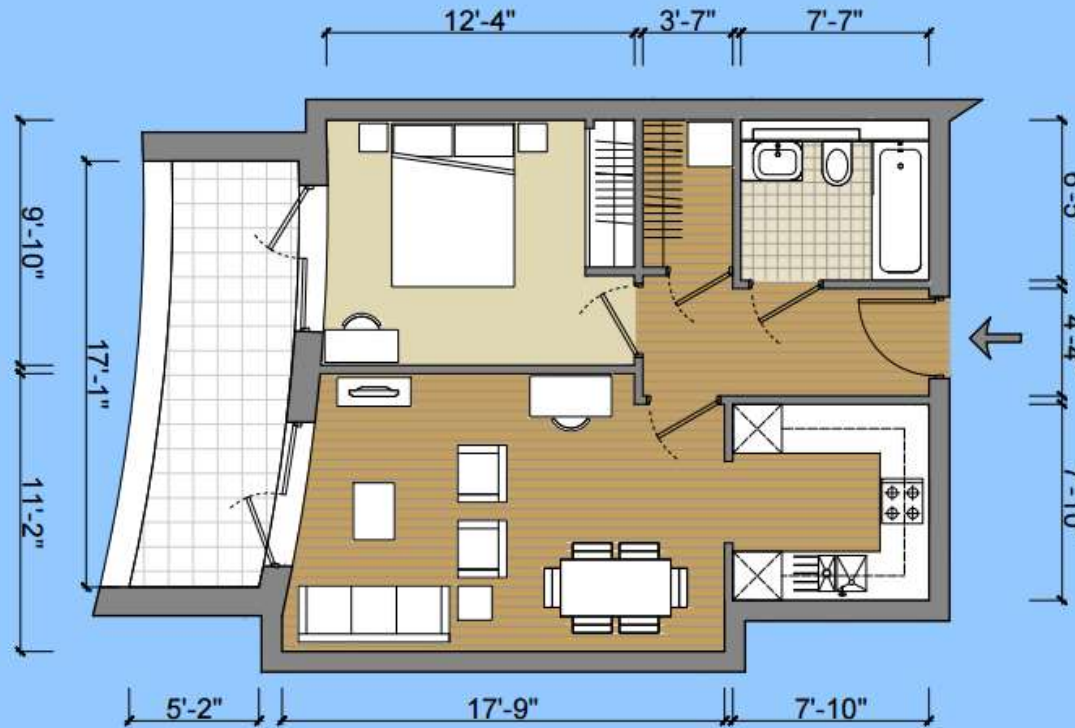

Floor to ceiling height - 8'6" (2.592m)

APARTMENTS	INTERNAL AREA	BALCONY AREA	TOTAL AREA
No. 3 (First Floor)	510 sq.ft (47.4 sq.m)	87 sq.ft (8.1 sq.m)	597 sq.ft (55.5 sq.m)
7 (Second Floor)	"	"	"

CZWG Architects LLP
 czwg.com

Any areas, measurements or distances are approximate. The text, photographs and plans are for guidance only and are not necessarily comprehensive.