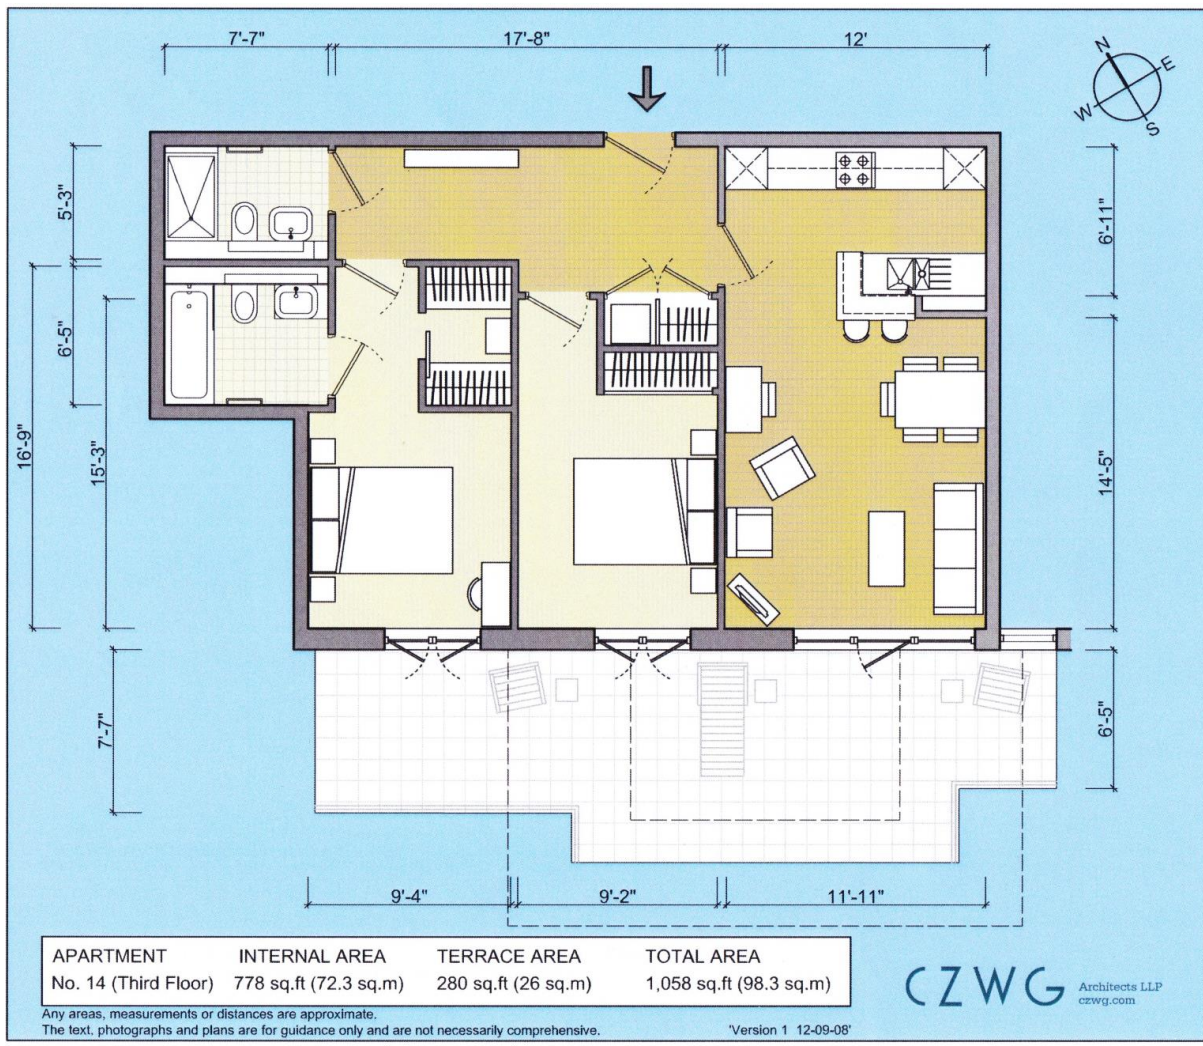

# 14 Screen House, Brewery Square, Dorchester DT1 1GR

[www.maxgateproperties.co.uk](http://www.maxgateproperties.co.uk)